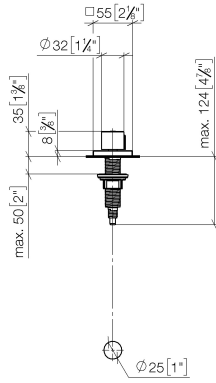

Strainer waste with control handle - Matte Black

LOT

10 711 970

- control for single basin
- including adapter for Bowden cable

Fits LOT

	Matte Black	10 711 970-33
	Chrome	10 711 970-00
	Brushed Platinum	10 711 970-06
	Platinum	10 711 970-08
	Durabress (23kt Gold)	10 711 970-09
	Dark Chrome	10 711 970-19
	Brushed Durabress (23kt Gold)	10 711 970-28
	Brushed Champagne (22kt Gold)	10 711 970-46
	Champagne (22kt Gold)	10 711 970-47
	Brushed Chrome	10 711 970-93
	Brushed Dark Platinum	10 711 970-99

10 711 970

mm [inches]

Strainer waste with control handle - Matte Black

LOT

10 711 970

Parts for other finishes can be found here: [Chrome](#)

Spare parts list

No.	Item Number	Name	Quantity used	Delivery time
1	09 20 97 030-33	handle	1	2
2	90 12 12 002 00 90	fixing cap	1	2
3	09 27 87 007-33	rosette	1	2
4	90 14 10 043 00 90	seal	1	2
5	09 14 10 042 90	seal	1	2
6	09 29 06 087-33	spindle	1	-
Spare part can no longer be ordered, please order the replacement item				
7	04 30 01 029 00 90	adaptor	1	2
8	09 24 03 175 90	adaptor	1	2
9	09 11 10 073-07	connection	1	30
10	09 11 10 074-07	connection	1	30
11	09 11 10 079-07	connection	1	30
12	09 30 11 087 90	disc	1	2
13	09 23 30 024-07	nut	1	30